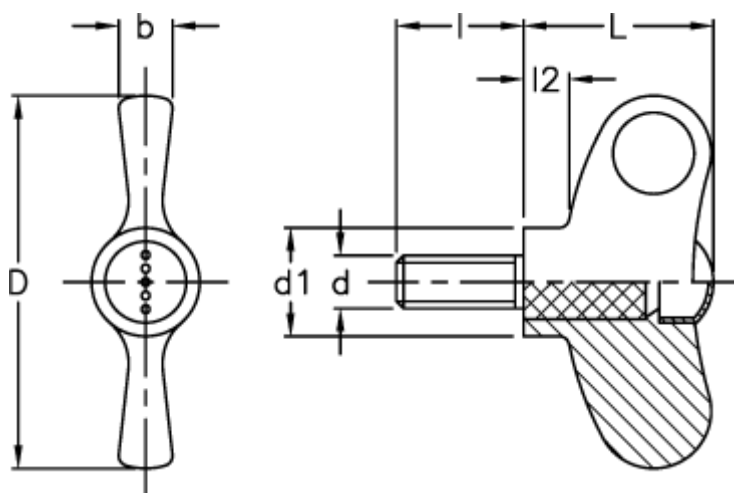

Article number: 23052235564

Description: E+G Wing screw
EWN.48 p-M6x40-C4, yellow cap

Measures

| | |
|------|--------|
| b | = 7 |
| D | = 47 |
| d1 | = 13.5 |
| d 6g | = M6 |
| l | = 40 |
| L | = 24 |
| l2 | = 5.5 |